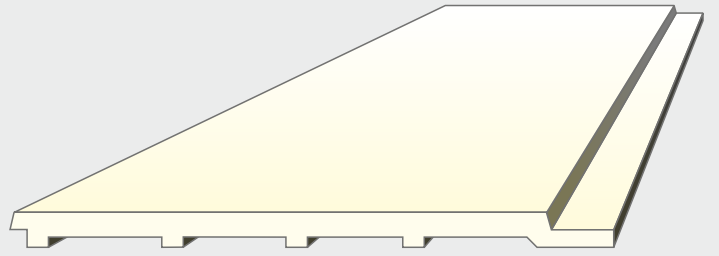

TAG - AURA

DECORATIVE WALL PLANKS

TM-60