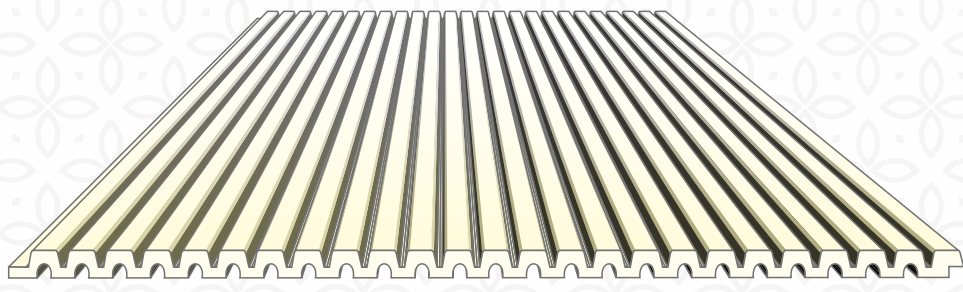

TM-81

TAG - AURA

DECORATIVE WALL PLANKS