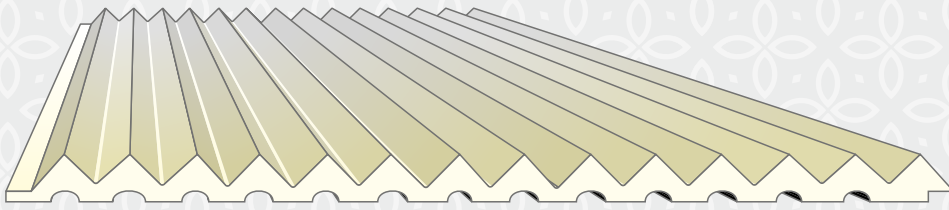

TM-85

TAG - AURA

DECORATIVE WALL PLANKS