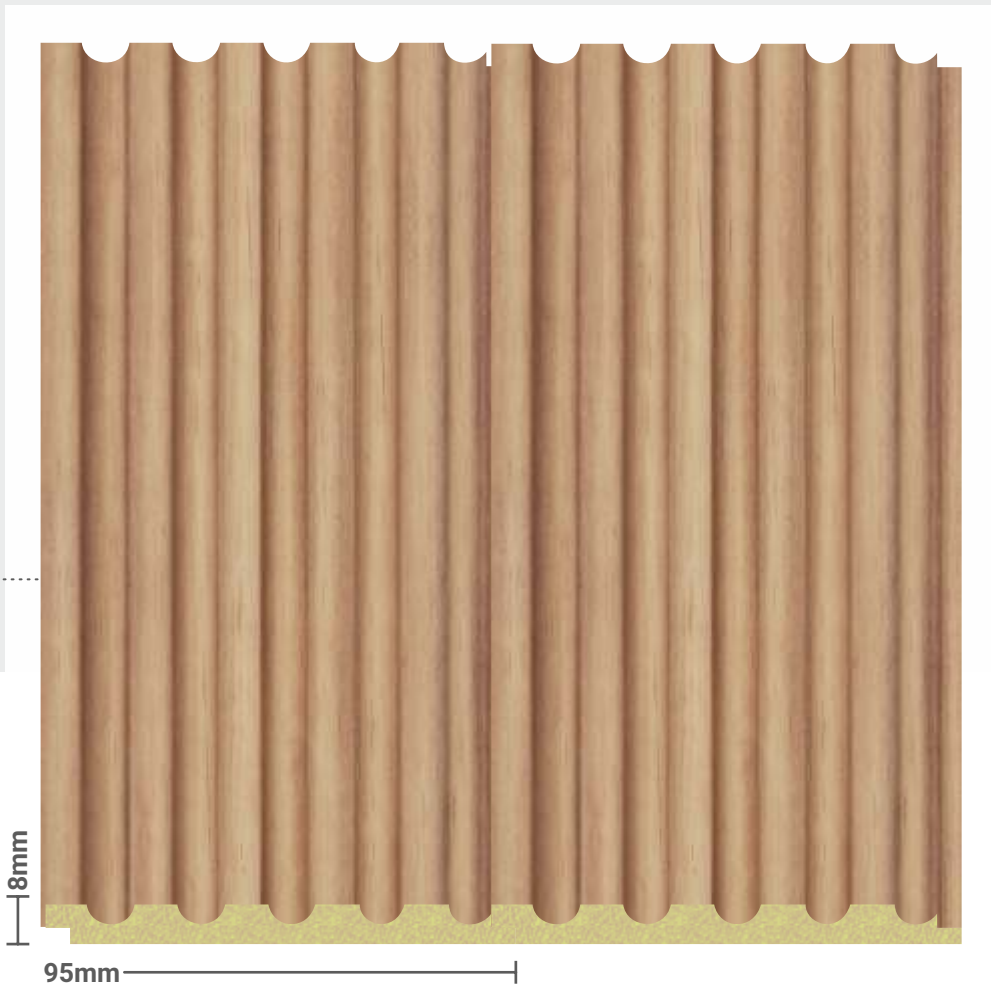

TAG - AURA

DECORATIVE WALL PLANKS

TM-40

TM-40-81

18mm

95mm

TM-40-PAINTABLE

TM-40-03