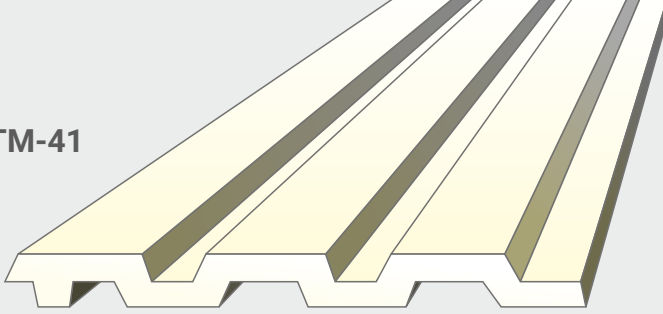

TM-41

TAG - AURA

DECORATIVE WALL PLANKS