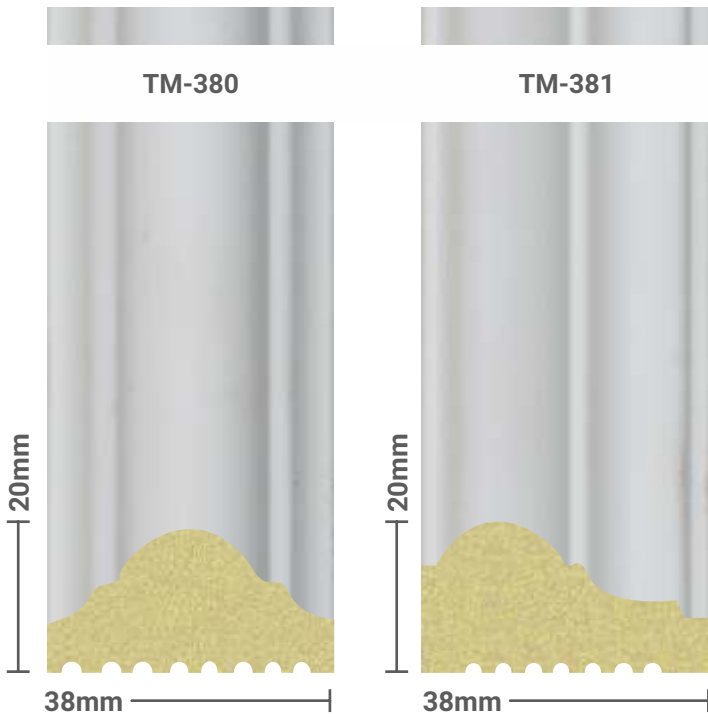

22mm

Paintable

Roman Moulding

TAG - AURA

DECORATIVE WALL PLANKS

Paint Your Dream Colour

TAG - AURA

DECORATIVE WALL PLANKS