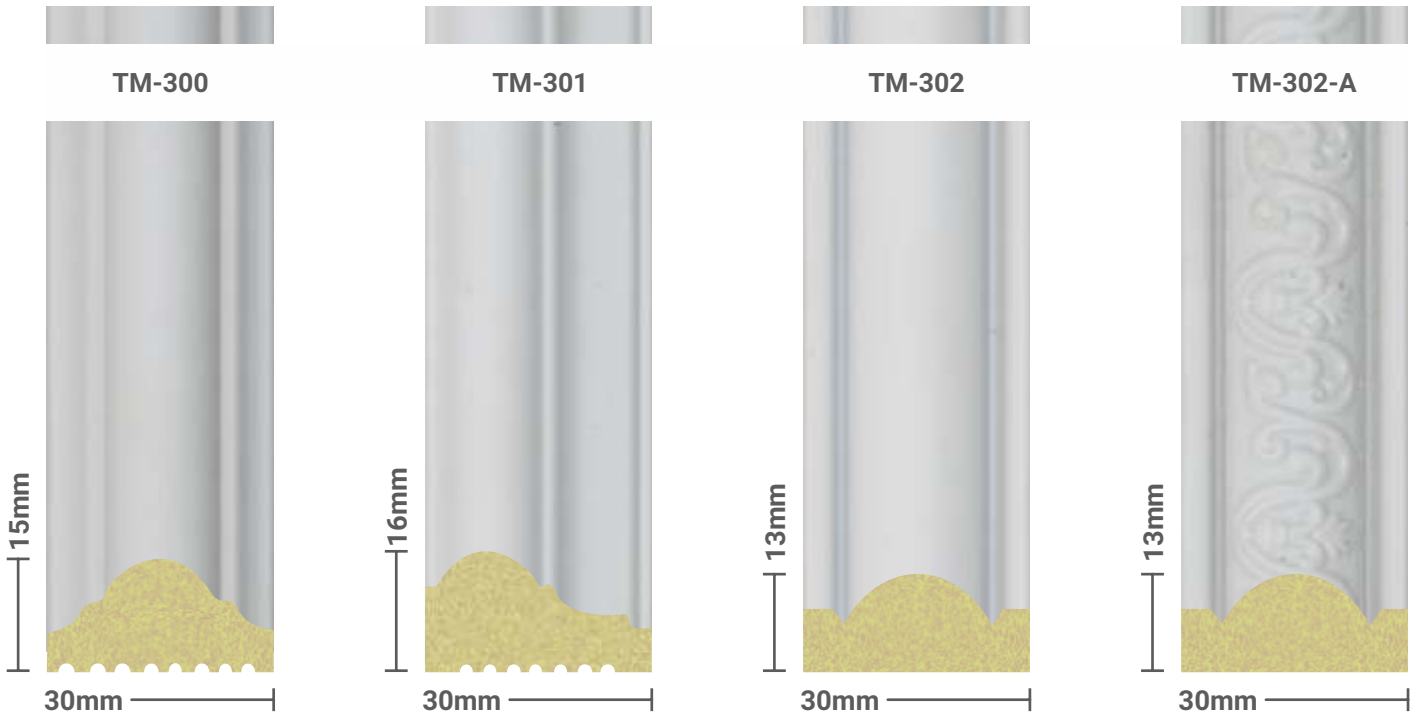

22mm

Paintable

Roman Moulding

TAG - AURA

DECORATIVE WALL PLANKS

Paint Your Dream Colour

TAG - AURA

DECORATIVE WALL PLANKS