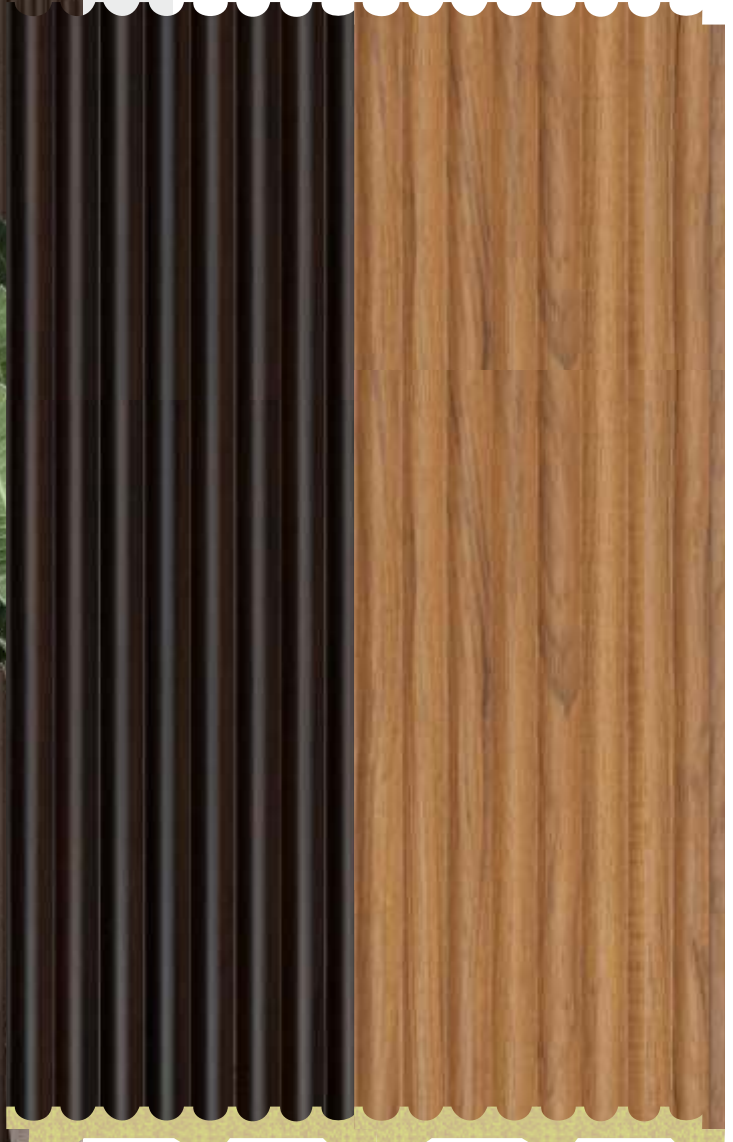

TM-42

TM-42-168

TM-42-03

TM-42-06

10mm

100mm

TAG - AURA

DECORATIVE WALL PLANKS