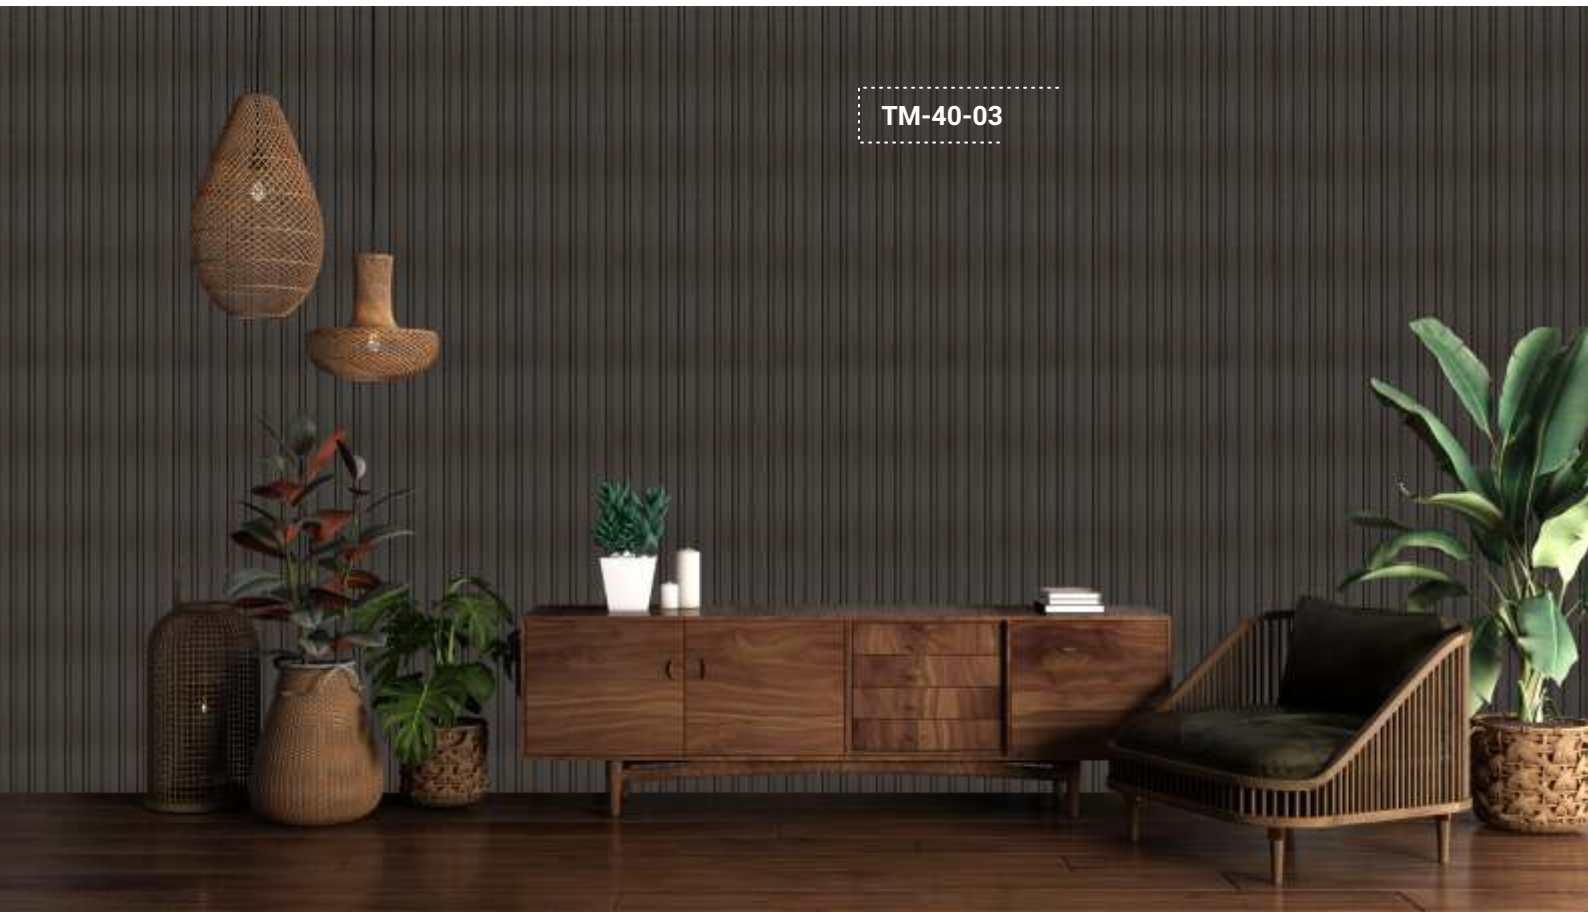

TAG - AURA

DECORATIVE WALL PLANKS

TM-40-03