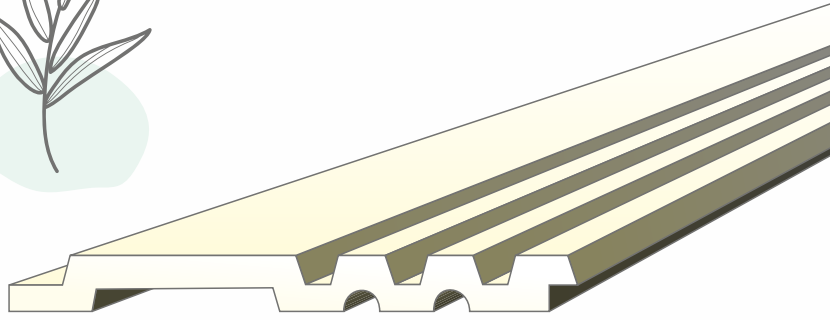

# TAG - AURA

DECORATIVE WALL PLANKS

TM-02

TM-02-03

TM-02-06

12mm

122mm

TM-02-0301