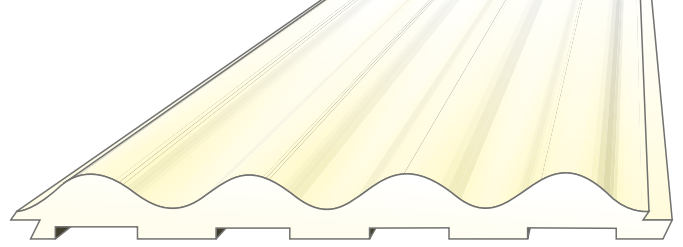

# TAG - AURA

DECORATIVE WALL PLANKS

TM-05

12mm

122mm

TM-05-03

*Designing Dreams...*

Crafting Beauty