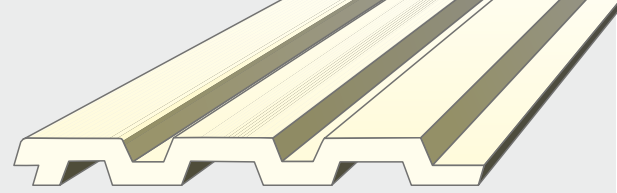

TAG - AURA

DECORATIVE WALL PLANKS